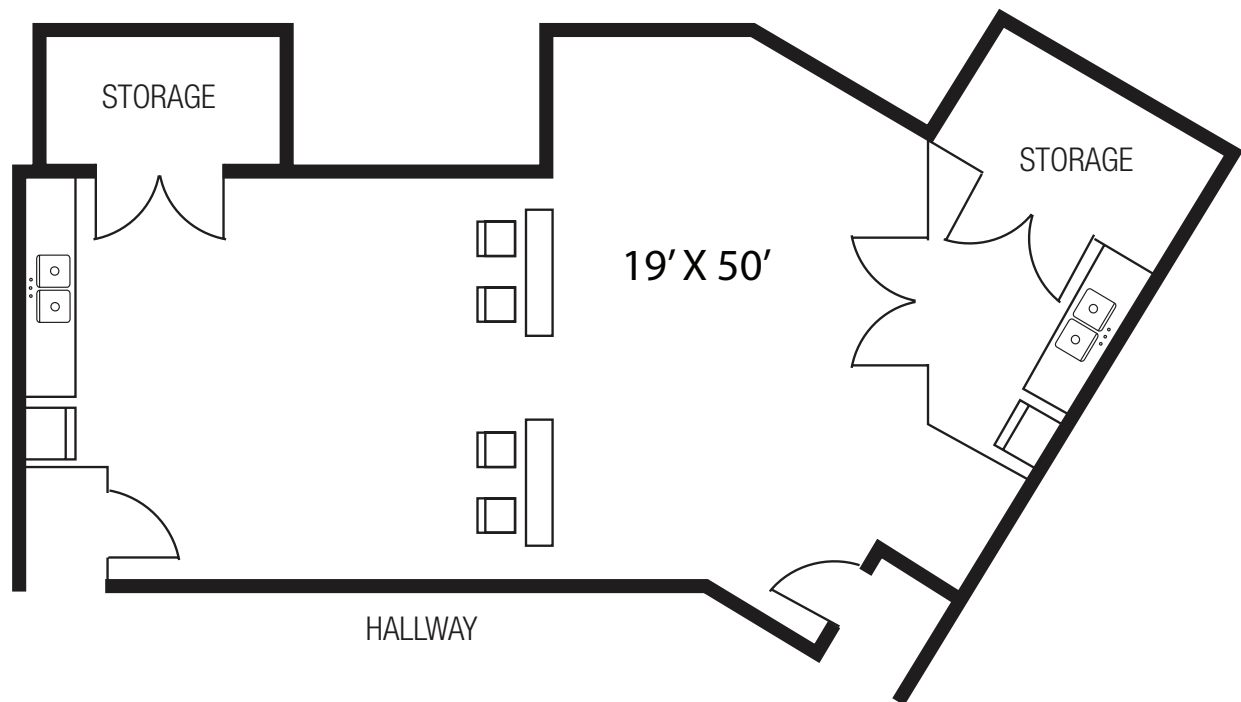

SCANDINAVIAN LODGE

Conference Room Lower Level

Enjoy our outstanding Scandinavian hospitality!

Door County's Scandinavian Lodge

scandlodge.com • 10506 Wisconsin 57 • Sister Bay, WI 54234

(920) 854-7123 • Toll free: 1-888-64LODGE