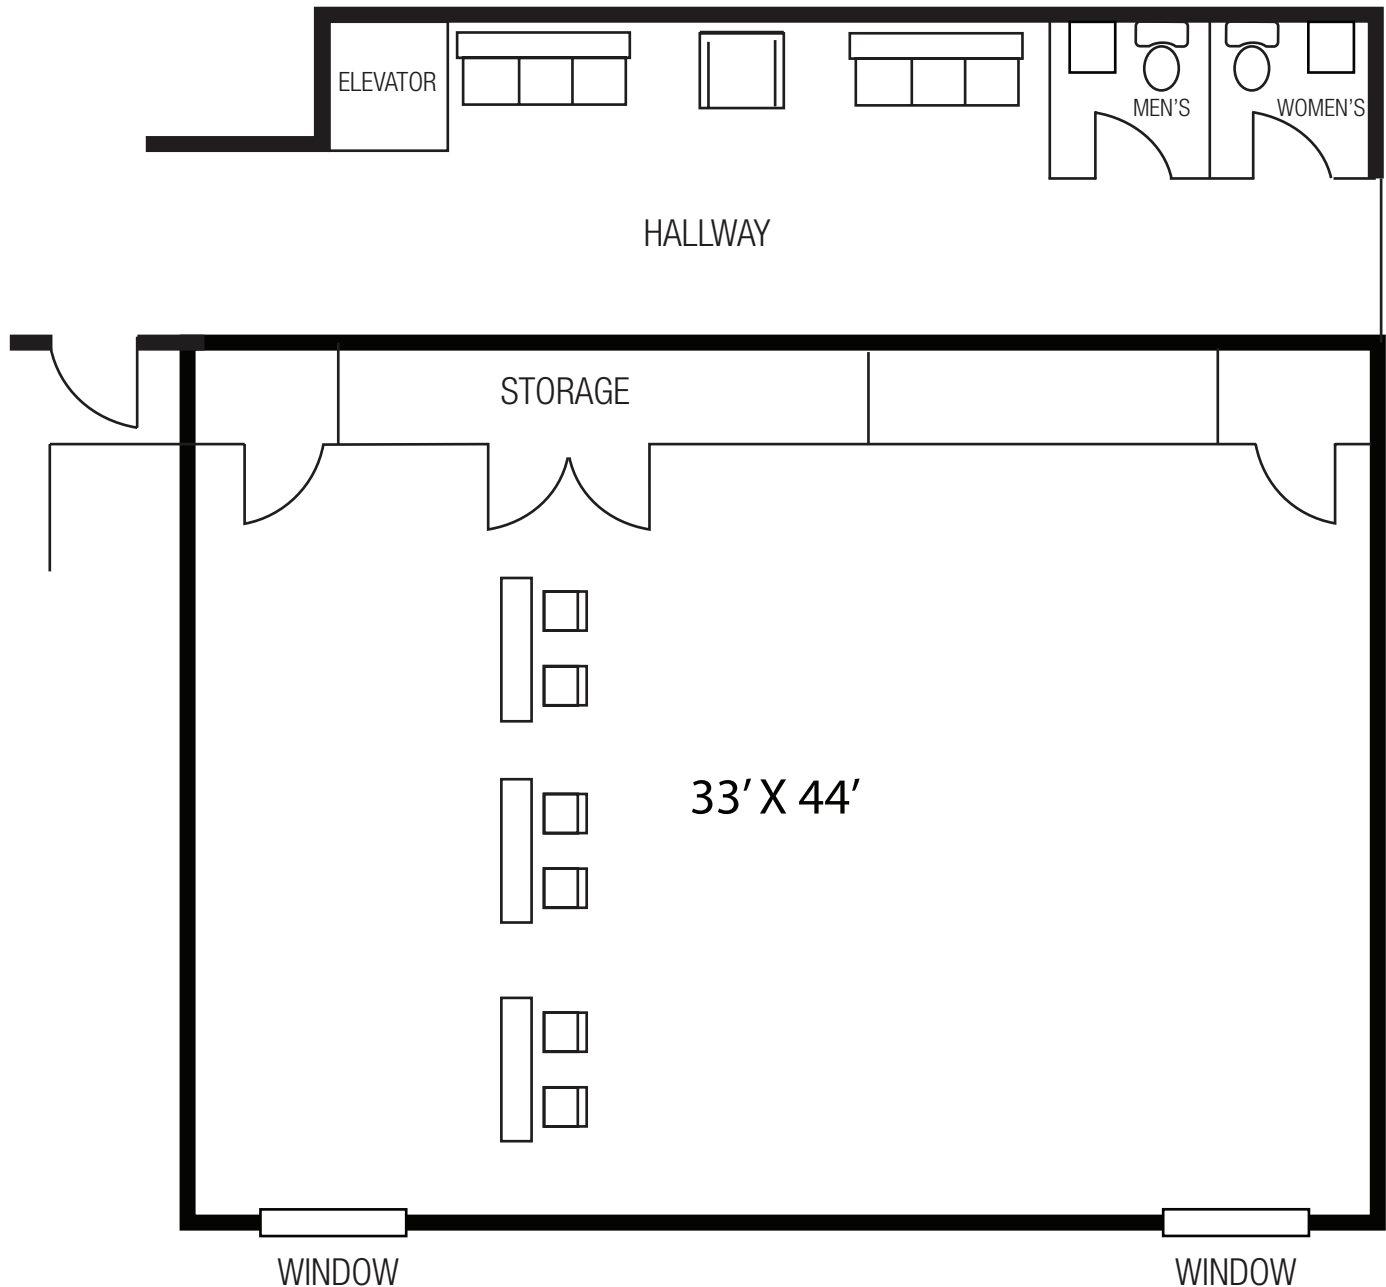

SCANDINAVIAN LODGE

Conference Room Upper Level

Enjoy our outstanding Scandinavian hospitality!

Door County's Scandinavian Lodge

scandlodge.com • 10506 Wisconsin 57 • Sister Bay, WI 54234
(920) 854-7123 • Toll free: 1-888-64LODGE