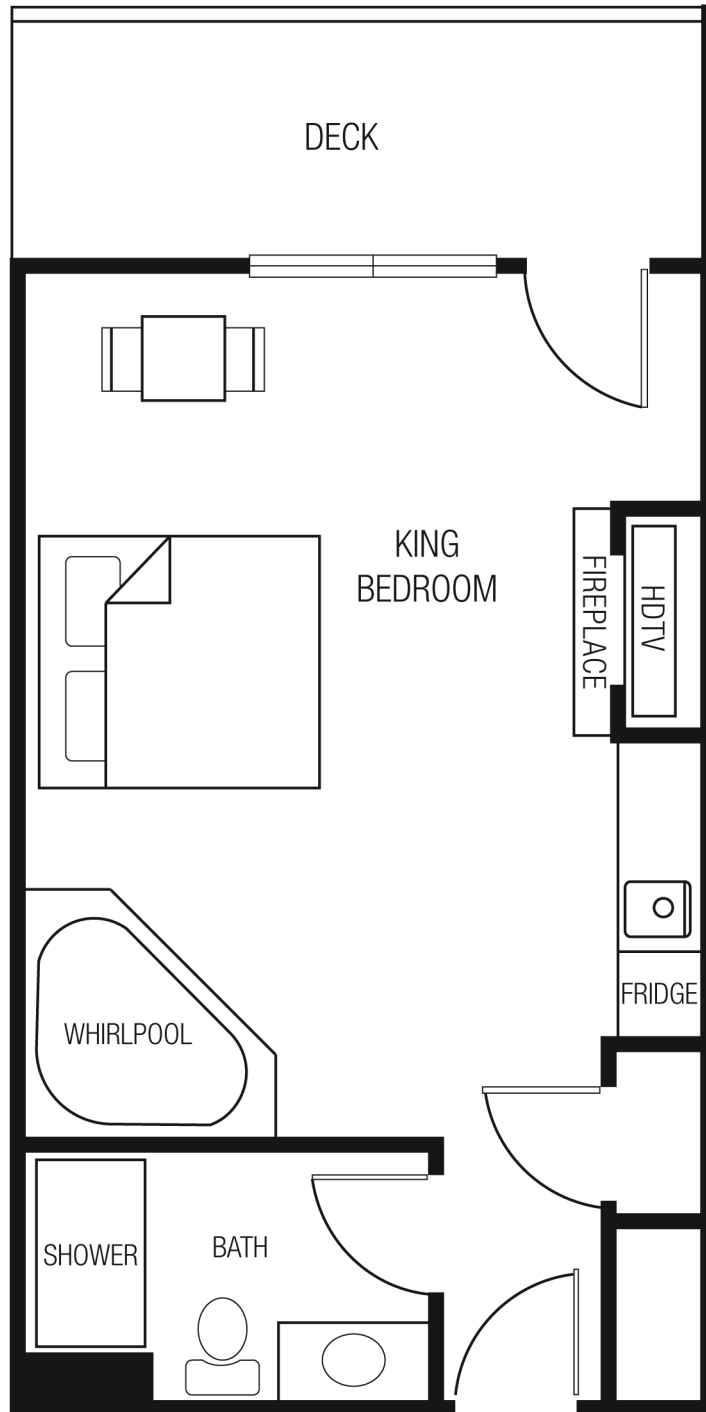

SCANDINAVIAN LODGE

Studio Suite Layout

Enjoy our outstanding Scandinavian hospitality!

Door County's Scandinavian Lodge

scandlodge.com • 10506 Wisconsin 57 • Sister Bay, WI 54234
(920) 854-7123 • Toll free: 1-888-64LODGE

SCANDINAVIAN LODGE

One Bedroom/One Bathroom Suite Layout

Enjoy our outstanding Scandinavian hospitality!

Door County's Scandinavian Lodge

scandlodge.com • 10506 Wisconsin 57 • Sister Bay, WI 54234

(920) 854-7123 • Toll free: 1-888-64LODGE

SCANDINAVIAN LODGE

Two Bedroom/Two Bathroom Suite Layout

Enjoy our outstanding Scandinavian hospitality!

Door County's Scandinavian Lodge

scandlodge.com • 10506 Wisconsin 57 • Sister Bay, WI 54234

(920) 854-7123 • Toll free: 1-888-64LODGE

SCANDINAVIAN LODGE

Two Bedroom/Two Bathroom/Two Decks Suite Layout

Enjoy our outstanding Scandinavian hospitality!

Door County's Scandinavian Lodge

scandlodge.com • 10506 Wisconsin 57 • Sister Bay, WI 54234