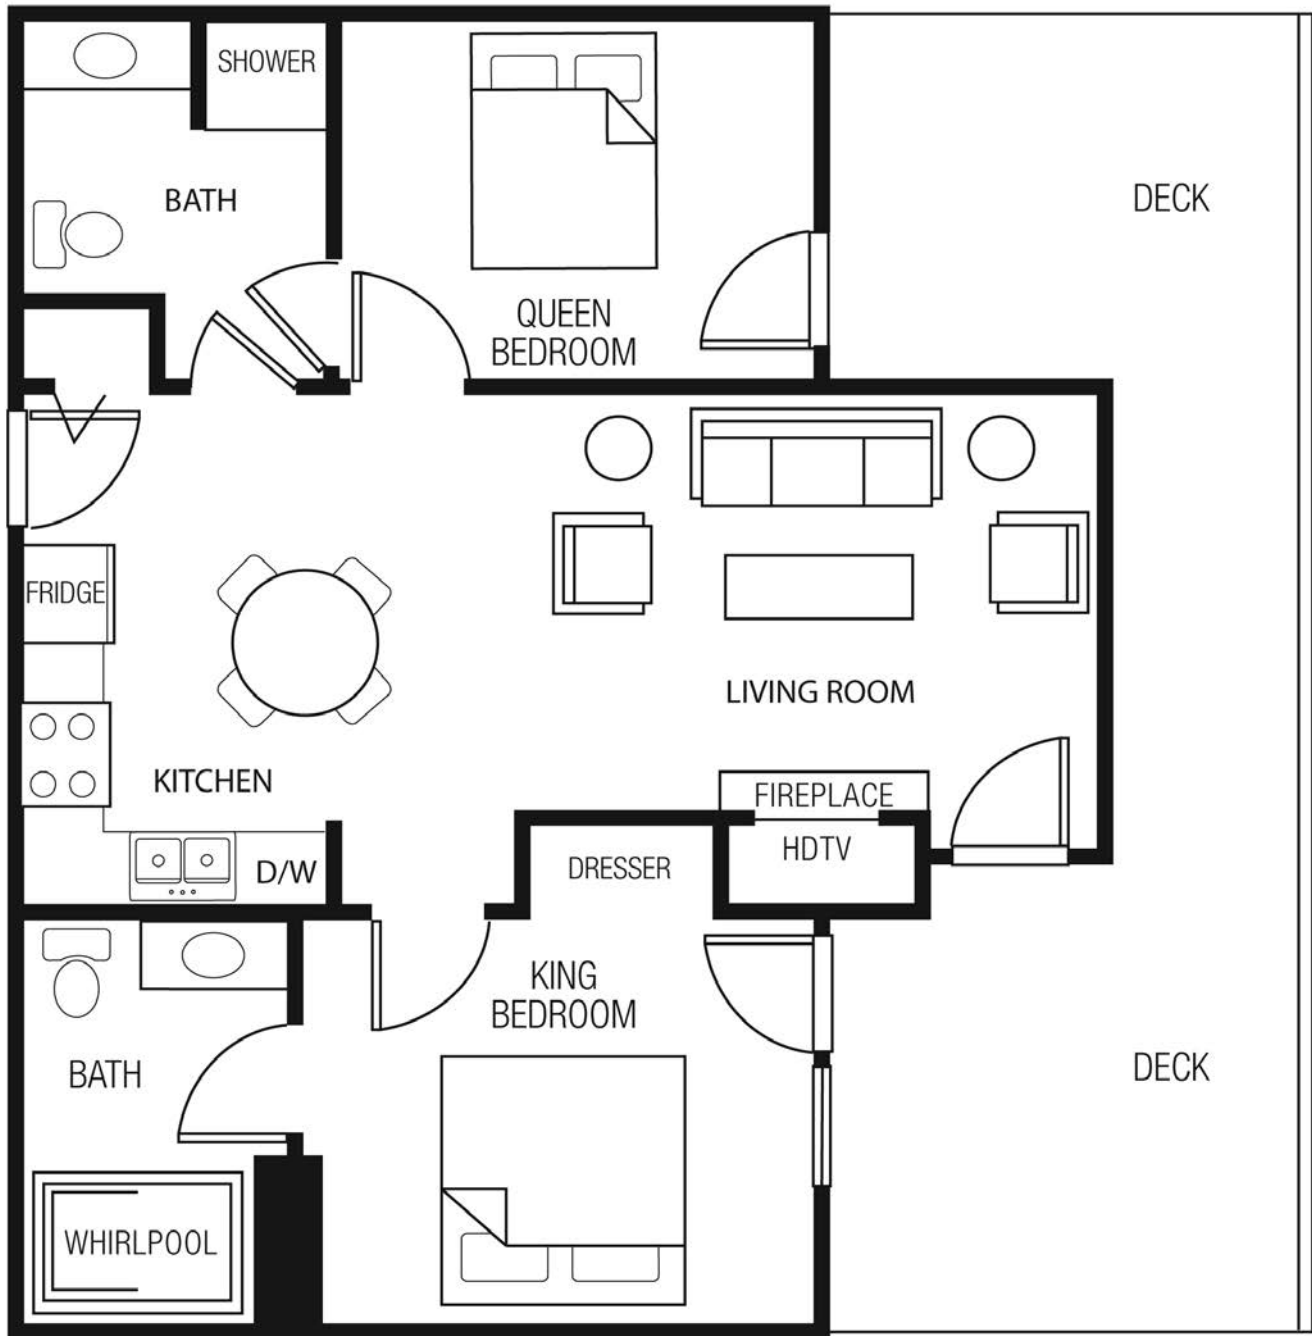

SCANDINAVIAN LODGE

One Bedroom/One Bathroom Suite Layout

Enjoy our outstanding Scandinavian hospitality!

Door County's Scandinavian Lodge

scandlodge.com • 10506 Wisconsin 57 • Sister Bay, WI 54234

(920) 854-7123 • Toll free: 1-888-64LODGE

SCANDINAVIAN LODGE

Two Bedroom/Two Bathroom Suite Layout

Enjoy our outstanding Scandinavian hospitality!

Door County's Scandinavian Lodge

scandlodge.com • 10506 Wisconsin 57 • Sister Bay, WI 54234

(920) 854-7123 • Toll free: 1-888-64LODGE

SCANDINAVIAN LODGE

Two Bedroom/Two Bathroom/Two Decks Suite Layout

Enjoy our outstanding Scandinavian hospitality!

Door County's Scandinavian Lodge

scandlodge.com • 10506 Wisconsin 57 • Sister Bay, WI 54234