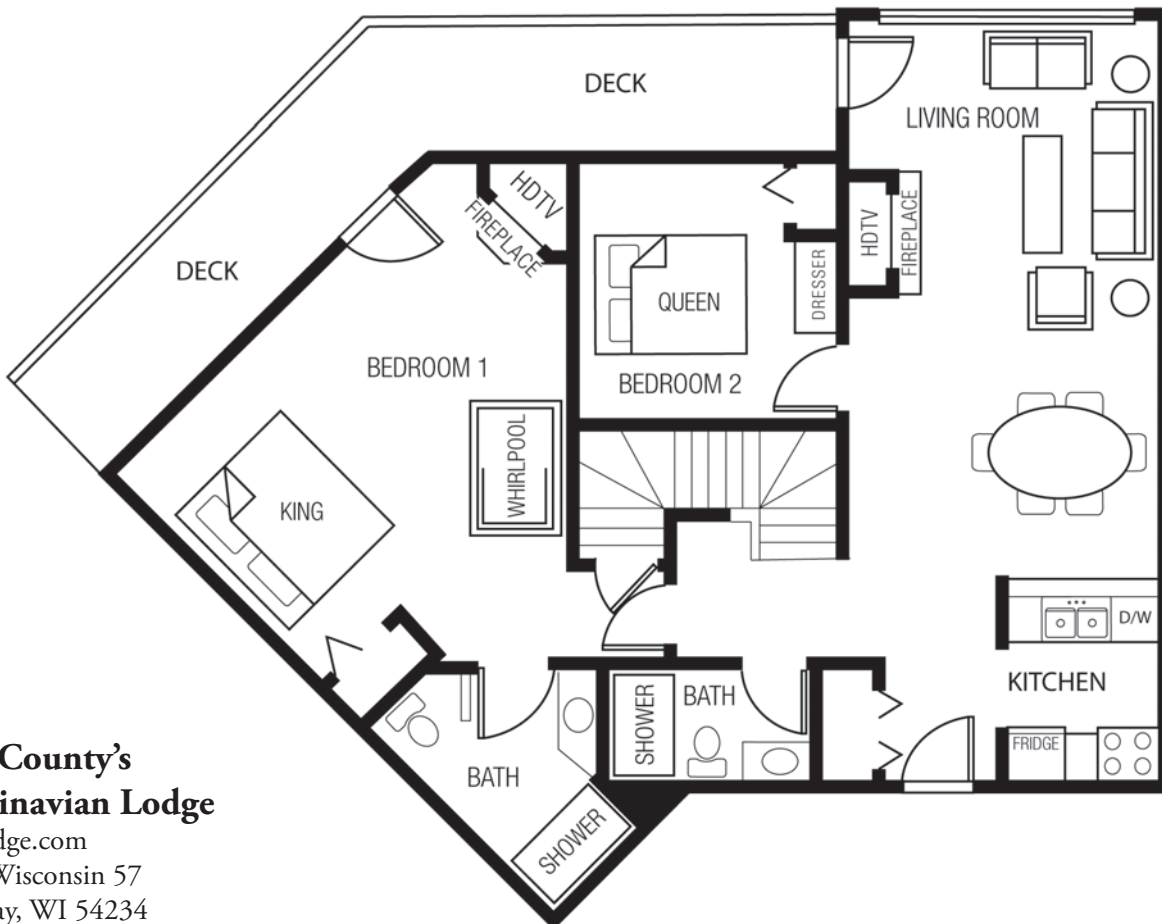

SCANDINAVIAN LODGE

One Bedroom/One Bathroom Suite Layout

Enjoy our outstanding Scandinavian hospitality!

Door County's Scandinavian Lodge

scandlodge.com • 10506 Wisconsin 57 • Sister Bay, WI 54234

(920) 854-7123 • Toll free: 1-888-64LODGE

SCANDINAVIAN LODGE

Two Bedroom/Two Bathroom Suite Layout

Enjoy our outstanding Scandinavian hospitality!

Door County's Scandinavian Lodge

scandlodge.com • 10506 Wisconsin 57 • Sister Bay, WI 54234

(920) 854-7123 • Toll free: 1-888-64LODGE

SCANDINAVIAN LODGE

Two Bedroom/Two Bathroom/Two Decks Suite Layout

Enjoy our outstanding Scandinavian hospitality!

Door County's Scandinavian Lodge

scandlodge.com • 10506 Wisconsin 57 • Sister Bay, WI 54234

(920) 854-7123 • Toll free: 1-888-64LODGE

SCANDINAVIAN LODGE

Three Bedroom/Three Bathroom Suite Layout

*Enjoy our outstanding
Scandinavian hospitality!*

**Door County's
Scandinavian Lodge**
scandlodge.com
10506 Wisconsin 57
Sister Bay, WI 54234
(920) 854-7123 •
Toll free: 1-888-64LODGE