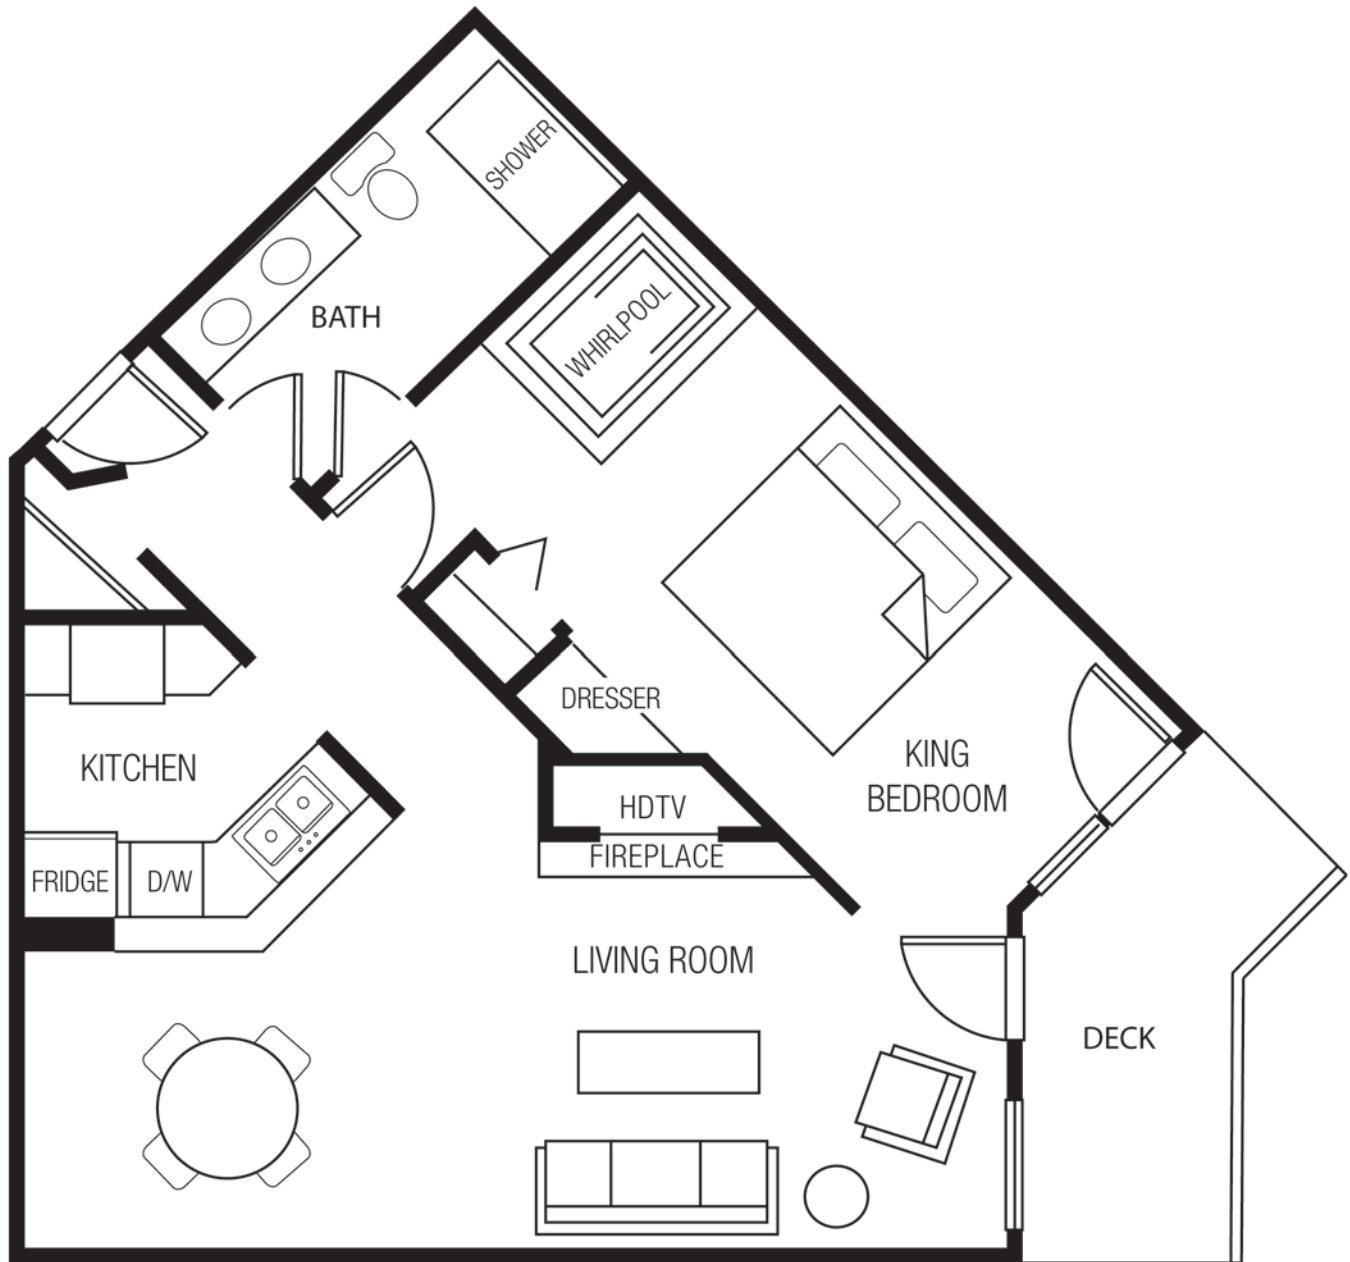

SCANDINAVIAN LODGE

Studio Suite Layout

Enjoy our outstanding Scandinavian hospitality!

Door County's Scandinavian Lodge

scandlodge.com • 10506 Wisconsin 57 • Sister Bay, WI 54234
(920) 854-7123 • Toll free: 1-888-64LODGE

SCANDINAVIAN LODGE

One Bedroom/One Bathroom Suite Layout

Enjoy our outstanding Scandinavian hospitality!

Door County's Scandinavian Lodge

scandlodge.com • 10506 Wisconsin 57 • Sister Bay, WI 54234

(920) 854-7123 • Toll free: 1-888-64LODGE

SCANDINAVIAN LODGE

Two Bedroom/Two Bathroom Suite Layout

Enjoy our outstanding Scandinavian hospitality!

Door County's Scandinavian Lodge

scandlodge.com • 10506 Wisconsin 57 • Sister Bay, WI 54234

(920) 854-7123 • Toll free: 1-888-64LODGE

SCANDINAVIAN LODGE

Two Bedroom/Two Bathroom/Two Decks Suite Layout

Enjoy our outstanding Scandinavian hospitality!

Door County's Scandinavian Lodge

scandlodge.com • 10506 Wisconsin 57 • Sister Bay, WI 54234