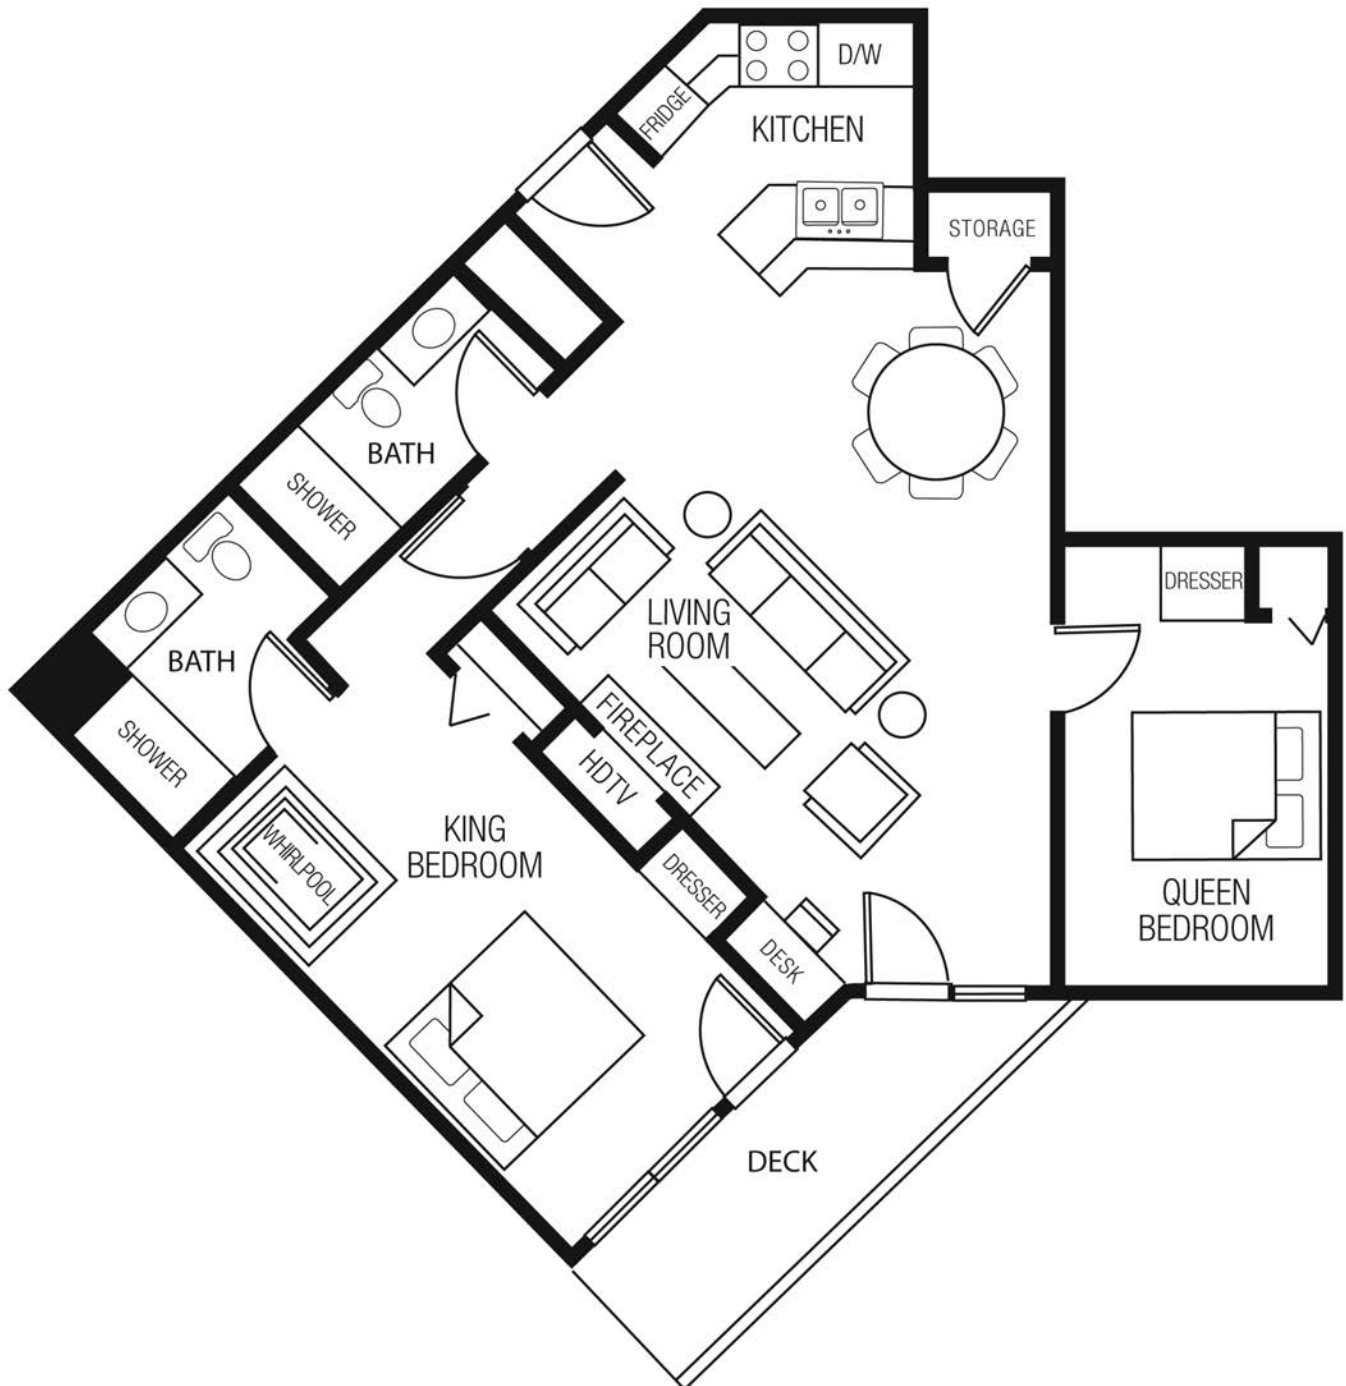

SCANDINAVIAN LODGE

One Bedroom/One Bathroom Suite Layout

Enjoy our outstanding Scandinavian hospitality!

Door County's Scandinavian Lodge

scandlodge.com • 10506 Wisconsin 57 • Sister Bay, WI 54234

(920) 854-7123 • Toll free: 1-888-64LODGE

SCANDINAVIAN LODGE

Two Bedroom/Two Bathroom Suite Layout

Enjoy our outstanding Scandinavian hospitality!

Door County's Scandinavian Lodge

scandlodge.com • 10506 Wisconsin 57 • Sister Bay, WI 54234

(920) 854-7123 • Toll free: 1-888-64LODGE

SCANDINAVIAN LODGE

Two Bedroom/Two Bathroom/Two Decks Suite Layout

Enjoy our outstanding Scandinavian hospitality!

Door County's Scandinavian Lodge

scandlodge.com • 10506 Wisconsin 57 • Sister Bay, WI 54234