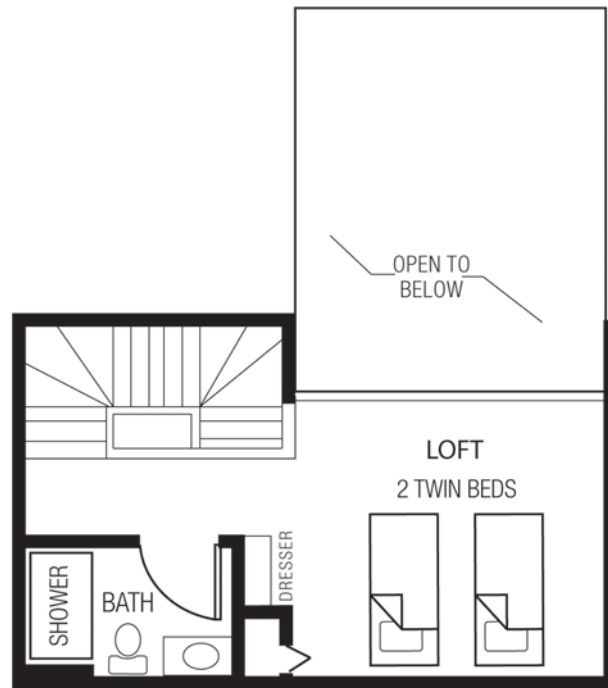

SCANDINAVIAN LODGE

Two Bedroom/Two Bathroom Suite Layout

Enjoy our outstanding Scandinavian hospitality!

Door County's Scandinavian Lodge

scandlodge.com • 10506 Wisconsin 57 • Sister Bay, WI 54234

(920) 854-7123 • Toll free: 1-888-64LODGE

SCANDINAVIAN LODGE

Two Bedroom/Two Bathroom/Two Decks Suite Layout

Enjoy our outstanding Scandinavian hospitality!

Door County's Scandinavian Lodge

scandlodge.com • 10506 Wisconsin 57 • Sister Bay, WI 54234

(920) 854-7123 • Toll free: 1-888-64LODGE

SCANDINAVIAN LODGE

Three Bedroom/Three Bathroom Suite Layout

*Enjoy our outstanding
Scandinavian hospitality!*

**Door County's
Scandinavian Lodge**
scandlodge.com
10506 Wisconsin 57
Sister Bay, WI 54234
(920) 854-7123 •
Toll free: 1-888-64LODGE